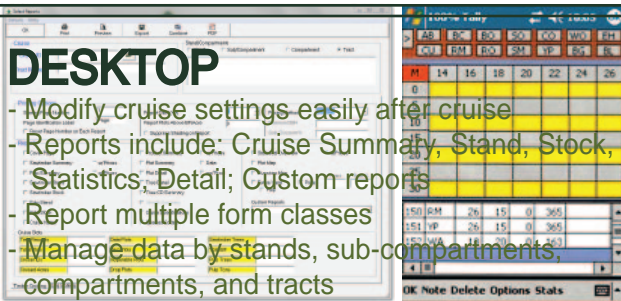

TIMBER INVENTORY SOFTWARE

**FAST
EASY
ACCURATE**

WWW.CRUISECONTROLSOFTWARE.COM

SOFTWARE FEATURES

Forest Control has been developed and is maintained by a single person, D. C. Horner, WV. Easy to use data entry screen. Designed by foresters, for foresters in 2000, the application was produced as a necessity for an easy, fast and accurate method of entering data while cruising. Since then, there have been several new versions of the program released with new features and old features improved. Download and print reports in just a few minutes. Large selection of reports and printing options. User Friendly!

HANDHELD WHAT IS CRUISE CONTROL?

This powerful application is an effective and robust solution to meet most if not all forest inventory needs. Multiple user inventory setup sharing available. User defined species codes and grades. Cruise Types: Point Sample, 100% Tally, Fixed Area, Double Point Sample. After field data is collected, the data is downloaded to the desktop application at which point customized reporting functionality and data manipulation/editing are available. Cruise Control has evolved over time into what we believe is the best forest inventory management software on the market.

- Handheld reporting with pricing
- Third party mapping software capable

DESKTOP

- Modify cruise settings easily after cruise
- Reports include: Cruise Summary, Stand, Stock, Statistics, Detail; Custom reports
- Report multiple form classes
- Manage data by stands, sub-compartments, compartments, and tracts
- Report pricing by species, grade, diameter
- Easily exchange data
- Import existing data from Excel
- Reports can be exported as PDF files or to Excel